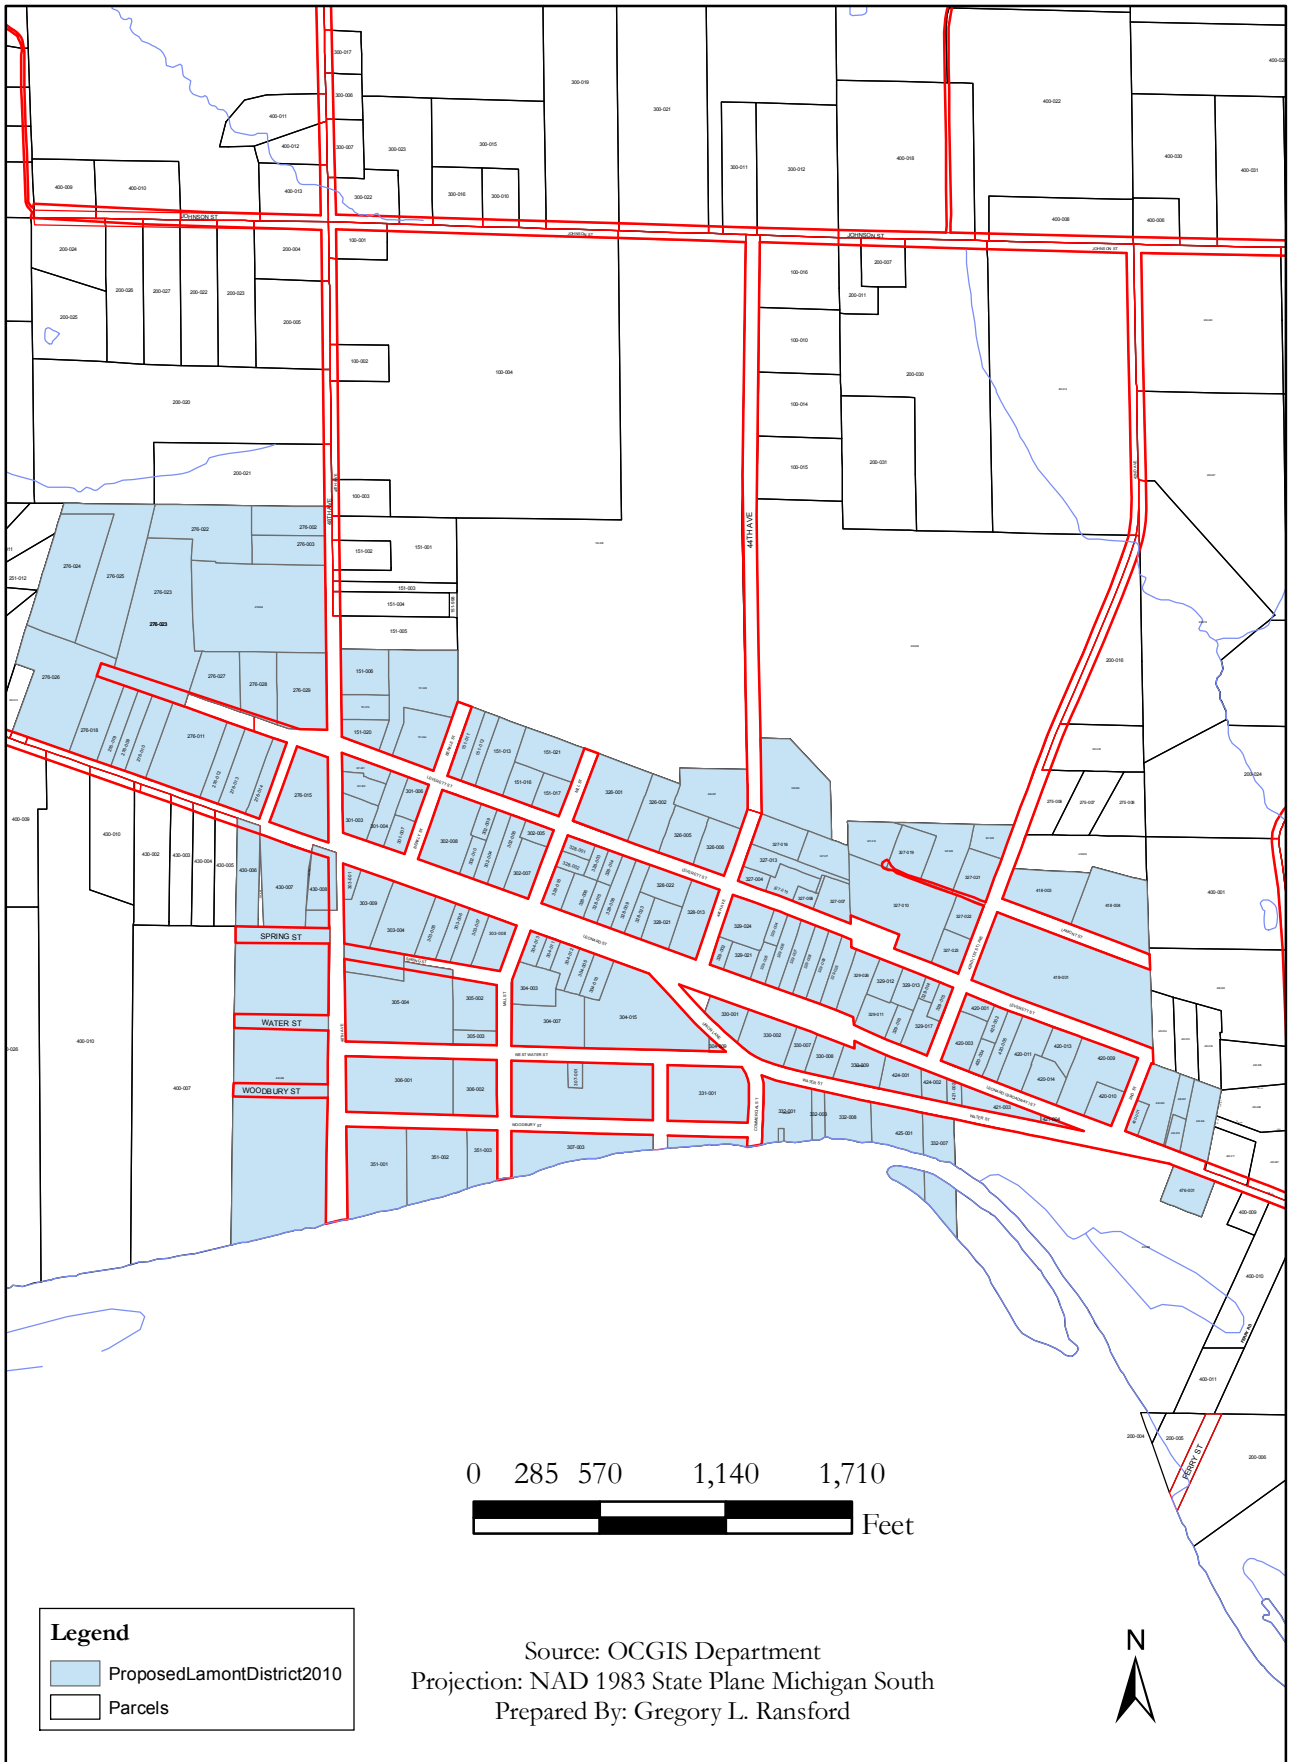

Proposed Lamont District

0 285 570 1,140 1,710
Feet

Legend
■ Proposed Lamont District 2010
□ Parcels

Source: OCGIS Department
Projection: NAD 1983 State Plane Michigan South
Prepared By: Gregory L. Ransford